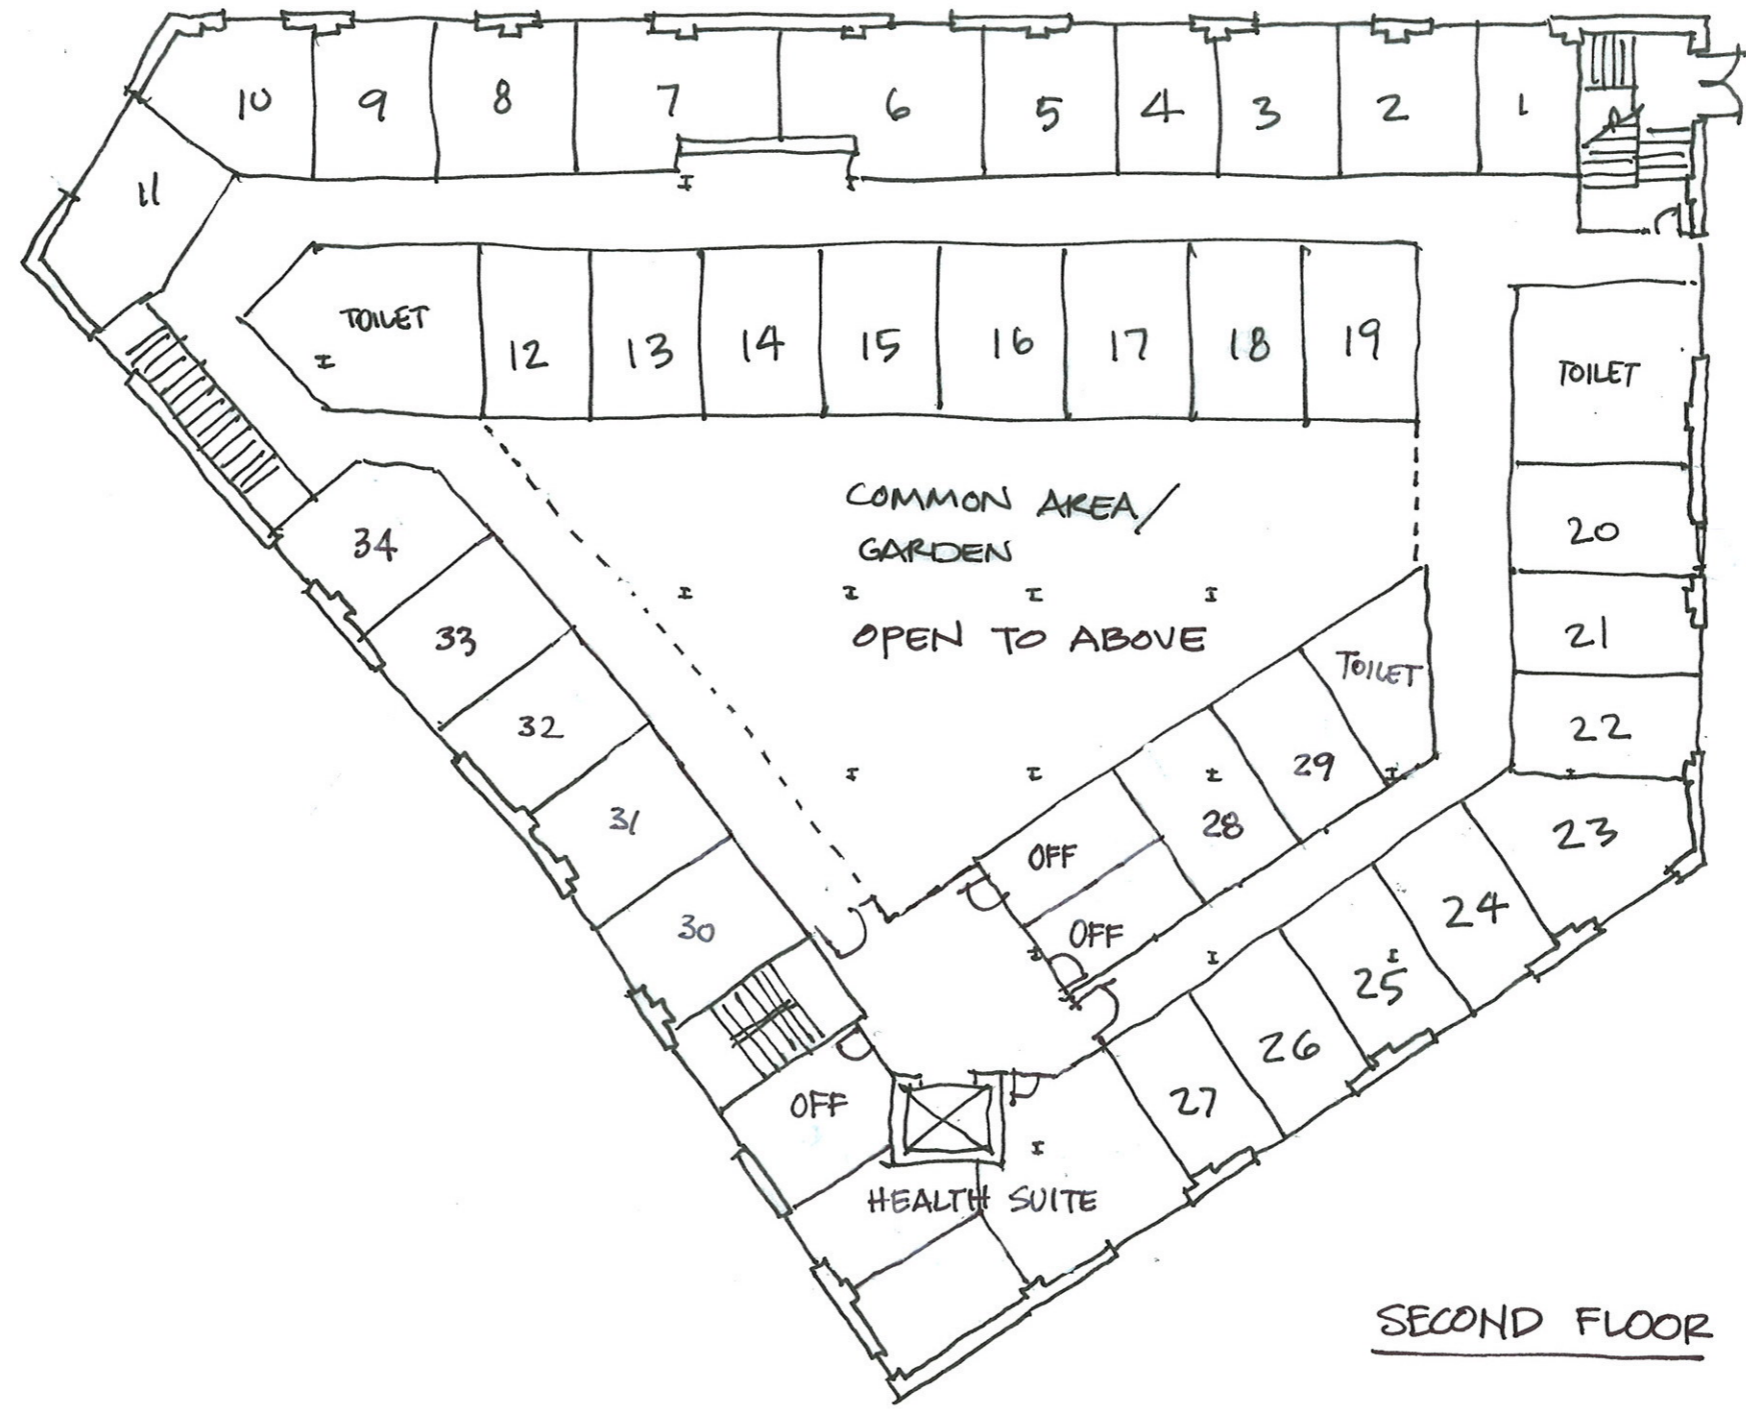

FIRST FLOOR

MARKS, THOMAS ARCHITECTS  
1414 KEY HIGHWAY, 2ND FLOOR, BALTIMORE, MD 21230 PHONE: 410.539.4300 FAX: 410.539.0660

**PROJECT PLASE**  
1801 Falls Road  
Baltimore, MD 21201

□

1/16" = 1'-0"

2 JULY 2008

1 of 3

SECOND FLOOR

**PROJECT PLASE**  
 1801 Falls Road  
 Baltimore, MD 21201

\_\_\_\_\_

1/16" = 1'-0"

2 JULY 2008

THIRD FLOOR

1/16" = 1'-0"